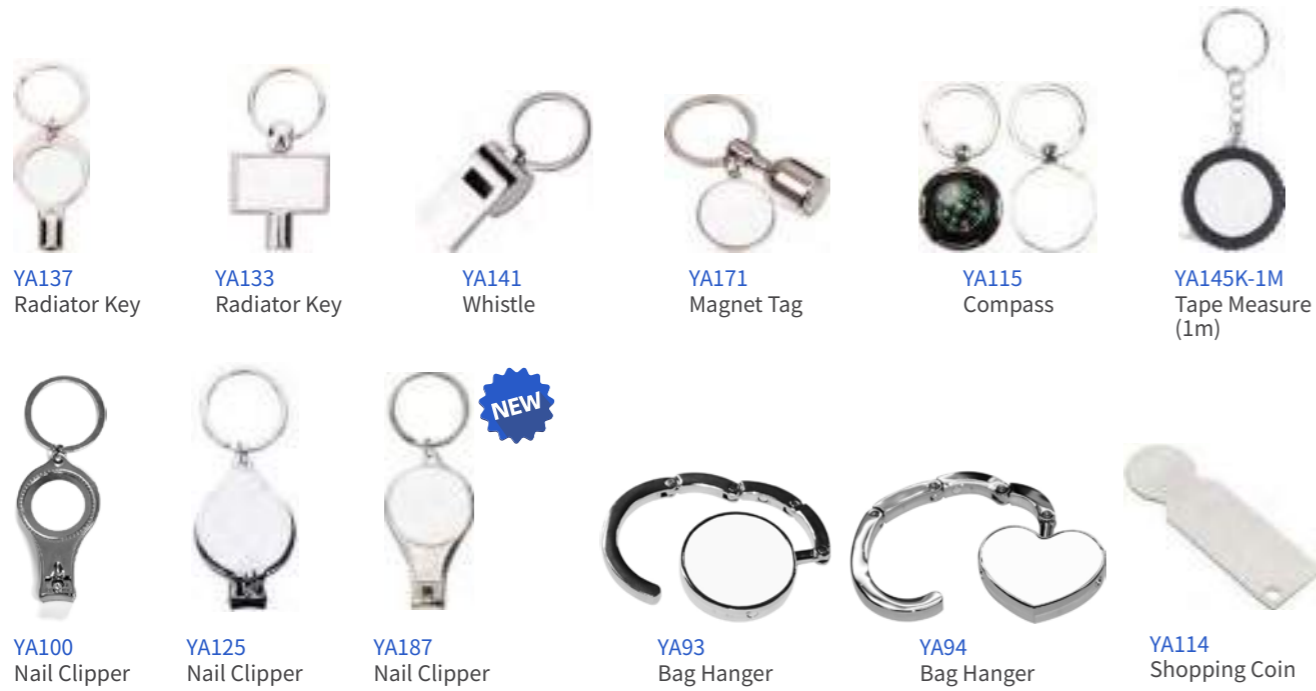

Tool Keychain

YA137 Radiator Key
YA133 Radiator Key
YA141 Whistle
YA171 Magnet Tag
YA115 Compass
YA145K-1M Tape Measure (1m)
YA100 Nail Clipper
YA125 Nail Clipper
YA187 Nail Clipper **NEW**
YA93 Bag Hanger
YA94 Bag Hanger
YA114 Shopping Coin